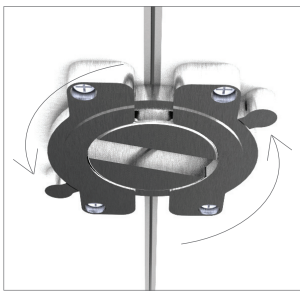

Capable of taking power inset boards the Host is a versatile and stylish addition to the contemporary office environment.

Table can be linked together via optional linking connectors to create clusters of tables joined as a unit.

Tops available:

a: 750mm  
900mm  
1000mm

b: 1400mm  
1800mm  
2100mm

Frame sizes (2):

Optional connector latches:

On Short Edge

On Long Edge

Key features: