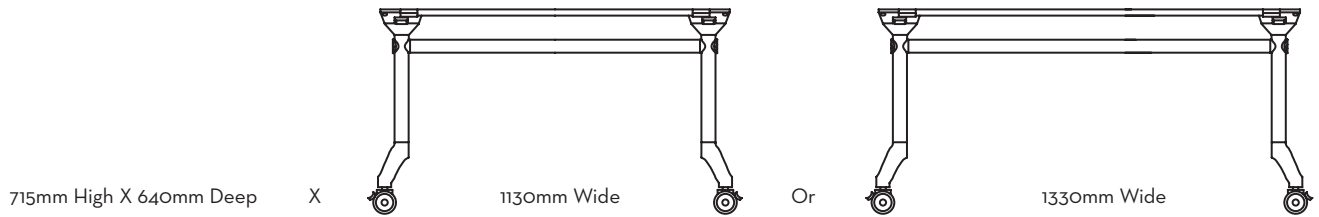

Capable of taking power inset boards the Host is a versatile and stylish addition to the contemporary office environment.

Table can be linked together via optional linking connectors to create clusters of tables joined as a unit.

Tops available:

a: 750mm  
900mm  
1000mm

b: 1400mm  
1800mm  
2100mm

Frame sizes (2):

Optional connector latches:

On Short Edge

On Long Edge

Key features: